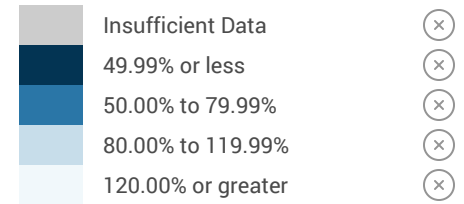

Census tract Median Family Income as a percent of Area Median Family Income, as of 2024.

MSA 43580 (Sioux City)

Branch Locations V2

--- Census Tracts 2024

Tract Median Family Income as % of AMFI

Source: FFIEC CRA

Year: 2024