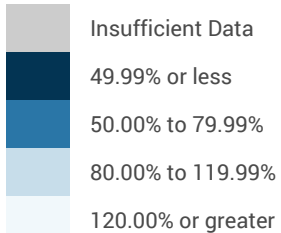

Census tract Median Family Income as a percent of Area Median Family Income, as of 2025.

Tract Median Family Income as % of AMFI

Source: FFIEC CRA

Year: 2025

Shaded by: Census Tract, 2022

MSA 43580 (Sioux City)